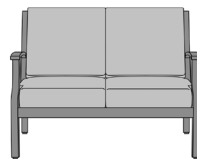

**Quick Dry Cushion**  
Kwalu's quick drying cushion construction moves moisture through fast allowing cushions and pillows to dry rapidly.

**Optional Piping on Back Pillow and Seat**  
Piping available on back pillows and seat cushions and is optional.

**Number of Seats**  
Choose from 2 seat styles - lounge chair and love seat.

**Replacement Cushions**  
Please contact a sales associate to purchase additional or replacement cushions.

### Statement of Line

**AREL1**  
28W 33.5D 37.5H  
26AH

**AREL2**  
54W 33.5D 37.5H  
26AH

**AREL1P**  
28W 33.5D 37.5H  
26AH

**AREL2P**  
54W 33.5D 37.5H  
26AH

kwalu® | Designed to Last®

6160 Peachtree Dunwoody Rd. Building C, Atlanta, GA 30328  
1-877-MY-KWALU [kwalu.com](http://kwalu.com)