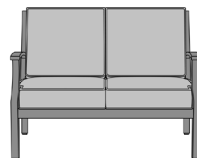

**Number of Seats**  
Choose from 2 seat styles - lounge chair and love seat.

**Replacement Cushions**  
Please contact a sales associate to purchase additional or replacement cushions.

### Statement of Line

**AREL1**  
28W 33.5D 37.5H  
26AH

**AREL2**  
54W 33.5D 37.5H  
26AH

**AREL1P**  
28W 33.5D 37.5H  
26AH

**AREL2P**  
54W 33.5D 37.5H  
26AH

kwalu® | Designed to Last®

6160 Peachtree Dunwoody Rd. Building C, Atlanta, GA 30328  
1-877-MY-KWALU [kwalu.com](http://kwalu.com)